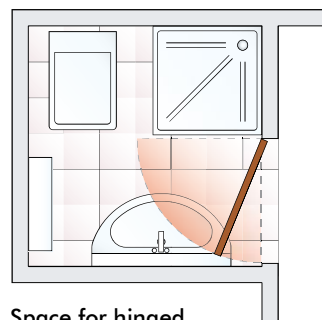

Eclisse **NOVANTA**

Fold and Slide Pocket Door system

Half slide – half hinged, the Novanta has a single door which slides a bit and hinges a bit for those areas where there's not enough wall space for the standard unit, like a small utility room or a WC.
The perfect 'little loo' door.

Available Accessories

Door Furniture

Simple Flush Pulls and Bathroom furniture, see page 43

How to open up smaller areas

Space for hinged

Space for NOVANTA

FRAMES FOR SECTIONAL DOORS

finished wall thickness **100** or **125** mm

FRAMES FOR SECTIONAL DOORS			DOOR PANEL			NOTES
Max. Passage Size PW x PH	Overall Dimension W x H	Finished Wall	DW1	Standard DW2	DH	
600 x 2000/2100	1001 x 2085/2185	100 or 125	350	310	2010/2110	Max. door weight 80 kg. Door included, supplied with cherry walnut real wood veneer, paint/stain-ready. Hinges included. Plasterboard and final architrave not supplied. dimensions are given in mm.
700 x 2000/2100	1201 x 2085/2185	100 or 125	400	360	2010/2110	
800 x 2000/2100	1301 x 2085/2185	100 or 125	450	410	2010/2110	
900 x 2000/2100	1501 x 2085/2185	100 or 125	500	460	2010/2110	
1000 x 2000/2100	1601 x 2085/2185	100 or 125	550	510	2010/2110	