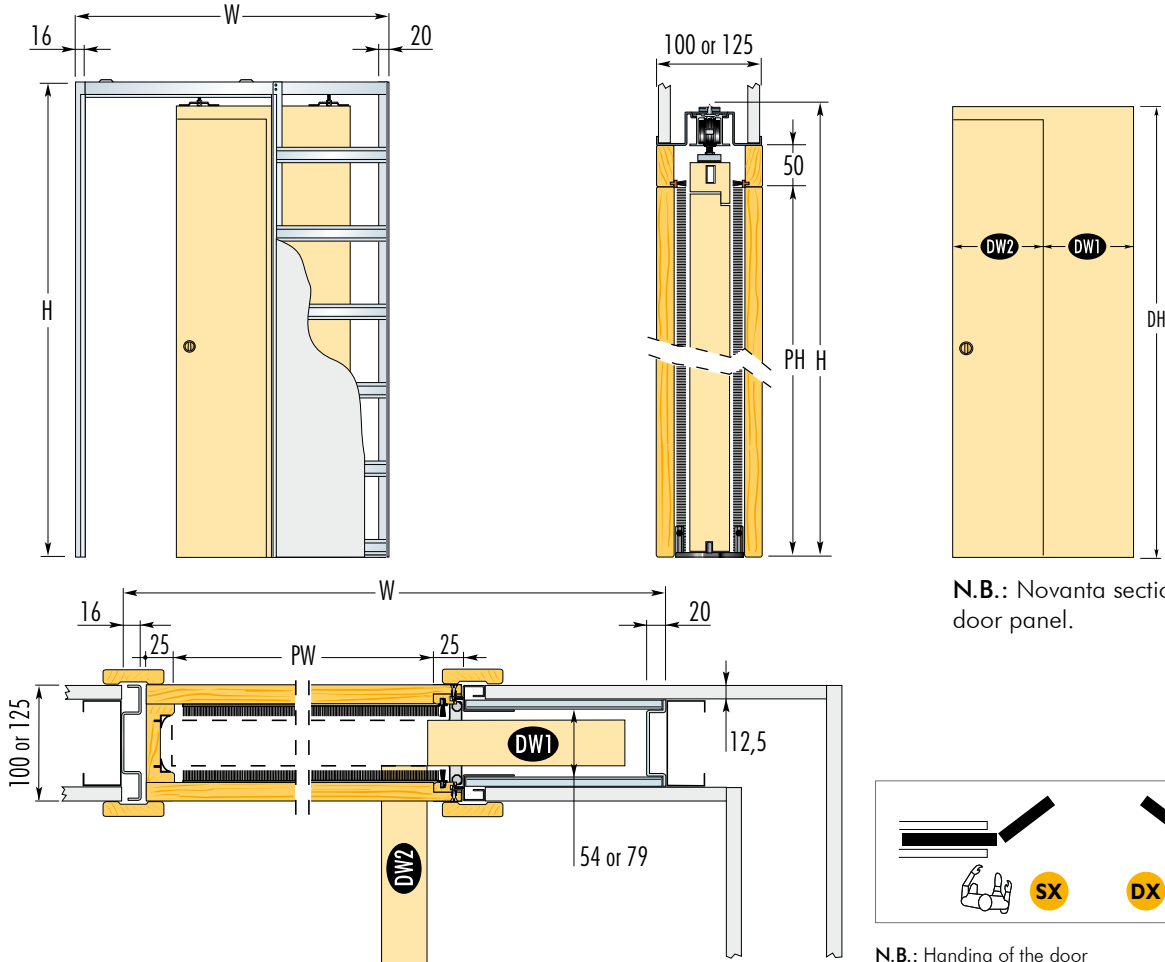

Eclisse **NOVANTA**

Fold and Slide Pocket Door system

Half slide – half hinged, the Novanta has a single door which slides a bit and hinges a bit for those areas where there's not enough wall space for the standard unit, like a small utility room or a WC.
The perfect 'little loo' door.

Available Accessories

Door Furniture

Simple Flush Pulls and Bathroom furniture, see page 43

How to open up smaller areas

Space for hinged

Space for NOVANTA

FRAMES FOR SECTIONAL DOORS

finished wall thickness **100** or **125** mm

FRAMES FOR SECTIONAL DOORS			DOOR PANEL			NOTES
Max. Passage Size PW x PH	Overall Dimension W x H	Finished Wall	DW1	Standard DW2	DH	
600 x 2000/2100	1001 x 2085/2185	100 or 125	350	310	2010/2110	Max. door weight 80 kg. Door included, supplied with cherry walnut real wood veneer, paint/stain-ready. Hinges included. Plasterboard and final architrave not supplied. dimensions are given in mm.
700 x 2000/2100	1201 x 2085/2185	100 or 125	400	360	2010/2110	
800 x 2000/2100	1301 x 2085/2185	100 or 125	450	410	2010/2110	
900 x 2000/2100	1501 x 2085/2185	100 or 125	500	460	2010/2110	
1000 x 2000/2100	1601 x 2085/2185	100 or 125	550	510	2010/2110	