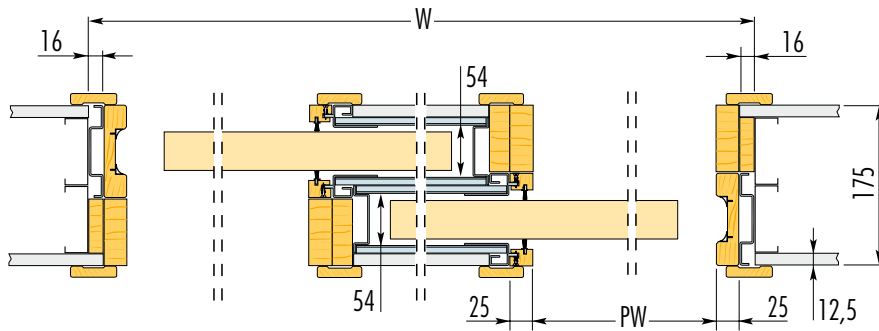

### Door Furniture

Simple Flush Pulls and Bathroom furniture, see page 43

# FRAME FOR 2 DOORS SIDE BY SIDE

finished wall thickness **175** mm

**N.B.** Non standard sizes on request

**N.B.:** Always specify door handings

FRAME FOR 2 DOORS SIDE BY SIDE			DOOR PANEL UK		NOTES
Max. Passage Size PW x PH	Overall Width W x H	Finished Wall	Standard DW	DH	
600 x 2030	1982 x 2115	175	626	2040	Suitable for use with 35 - 44 mm thick doors Max. door weight 80 kg. (120 kg. on request)
700 x 2030	2282 x 2115	175	726	2040	
800 x 2030	2582 x 2115	175	826	2040	
900 x 2030	2882 x 2115	175	926	2040	
1000 x 2030	3182 x 2115	175	1026	2040	
585 x 1971	1952 x 2056	175	2ft. 0in. x 6ft. 6in. (610 x 1981mm)		When fitting flush pull handles we recommend the stop be regulated so the door protrudes from the pocket to avoid risk to fingers. Should the door be set to enter the pocket completely we do not accept any liability.
661 x 1971	2204 x 2056	175	2ft. 3in. x 6ft. 6in. (686 x 1981mm)		
737 x 1971	2456 x 2056	175	2ft. 6in. x 6ft. 6in. (762 x 1981mm)		
813 x 1971	2608 x 2056	175	2ft. 9in. x 6ft. 6in. (838 x 1981mm)		
900 x 1971	2882 x 2056	175	3ft. 0in. x 6ft. 6in. (914 x 1981mm)		

dimensions are given in mm.