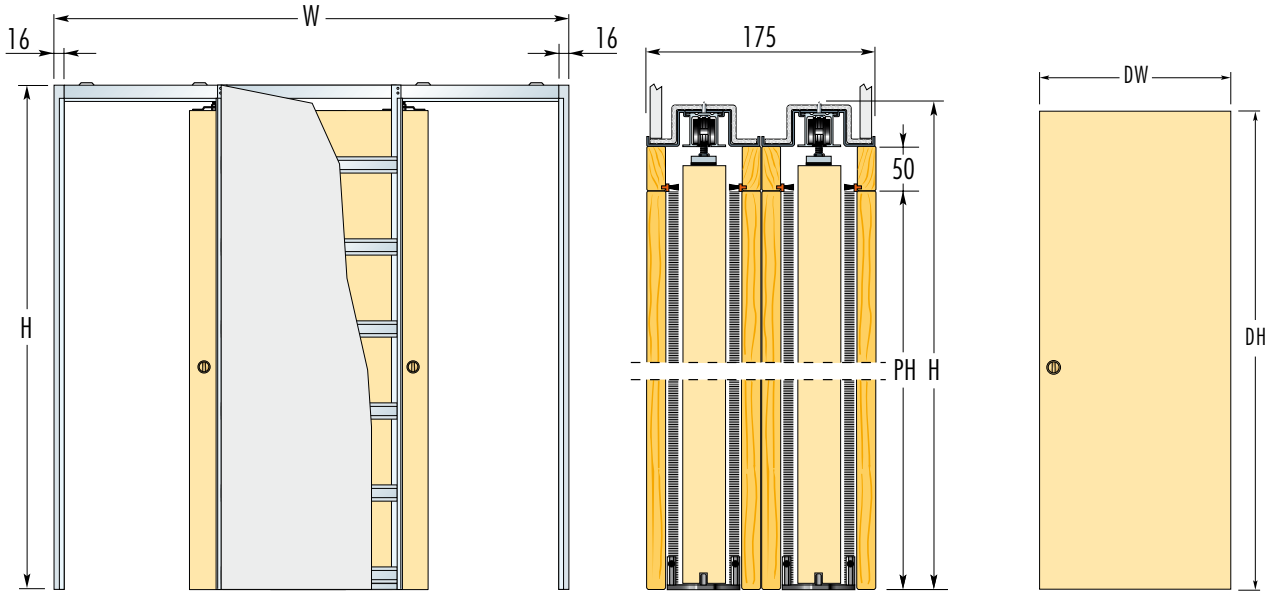

## Two Opposite Doors into One Pocket

Unilateral frame allows two opposite doors to slide into the same pocket. It requires only a single frame's overall dimension, but it hosts two parallel doors going in opposite directions. It is ideal when you have two parallel doors and a short wall space like corridors and hall entrances. Exploits even the tightest of spaces.

# FRAME FOR 2 DOORS SIDE BY SIDE

finished wall thickness **175** mm

**N.B.** Non standard sizes on request

**N.B.:** Always specify door handings

FRAME FOR 2 DOORS SIDE BY SIDE			DOOR PANEL UK		NOTES
Max. Passage Size PW x PH	Overall Width W x H	Finished Wall	Standard DW	DH	
600 x 2030	1982 x 2115	175	626	2040	Suitable for use with 35 - 44 mm thick doors Max. door weight 80 kg. (120 kg. on request)
700 x 2030	2282 x 2115	175	726	2040	
800 x 2030	2582 x 2115	175	826	2040	
900 x 2030	2882 x 2115	175	926	2040	
1000 x 2030	3182 x 2115	175	1026	2040	
585 x 1971	1952 x 2056	175	2ft. 0in. x 6ft. 6in. (610 x 1981mm)		When fitting flush pull handles we recommend the stop be regulated so the door protrudes from the pocket to avoid risk to fingers. Should the door be set to enter the pocket completely we do not accept any liability.
661 x 1971	2204 x 2056	175	2ft. 3in. x 6ft. 6in. (686 x 1981mm)		
737 x 1971	2456 x 2056	175	2ft. 6in. x 6ft. 6in. (762 x 1981mm)		
813 x 1971	2608 x 2056	175	2ft. 9in. x 6ft. 6in. (838 x 1981mm)		
900 x 1971	2882 x 2056	175	3ft. 0in. x 6ft. 6in. (914 x 1981mm)		

dimensions are given in mm.